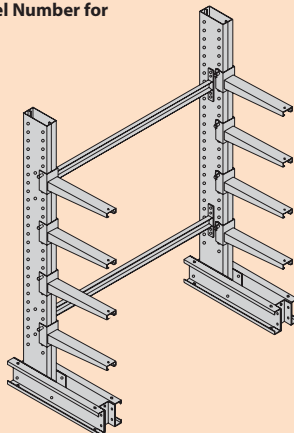

SERIES 4000 STANDARD HEAVY DUTY CANTILEVER RACK

STARTER UNITS								ADD-ON UNITS			
INCLUDES: 2 UPRIGHTS, STRAIGHT ARMS, 6' BRACE SET								INCLUDES: 1 UPRIGHT, STRAIGHT ARMS, 6' BRACE SET			
MODEL NO.	UPRIGHT		BASE	ARMS*			WEIGHT (LBS)	MODEL NO.	ARMS*		WEIGHT (LBS)
	HEIGHT (FT)	CAPACITY (LBS)	LENGTH (IN)	LENGTH (IN)	QUANTITY	CAPACITY (LBS)			LENGTH (IN)	QUANTITY	
SINGLE SIDED UNITS											
SU8	8	21,500	37	24	8	2,000	643	AU8	24	4	346
SU10	10	15,800	49	36	12	1,200	879	AU10	36	6	476
SU12	12	12,500	61	48	16	1,000	1,119	AU12	48	8	596
DOUBLE SIDED UNITS											
SDU8	8	43,000	65	24	16	2,000	837	ADU8	24	8	443
SDU10	10	31,600	82	36	24	1,200	1,187	ADU10	36	12	630
SDU12	12	25,000	106	48	32	1,000	1,591	ADU12	48	16	832

* Add Suffix "L" to Model Number for Arms with Lips.

SU8
STARTER UNIT