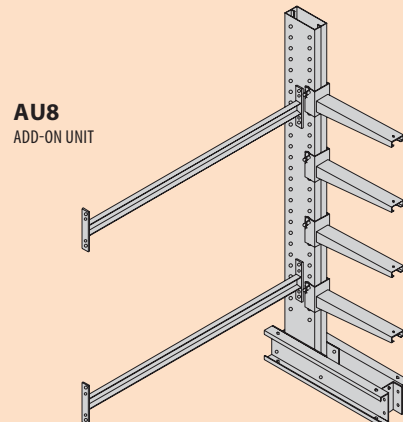

AU8
ADD-ON UNIT